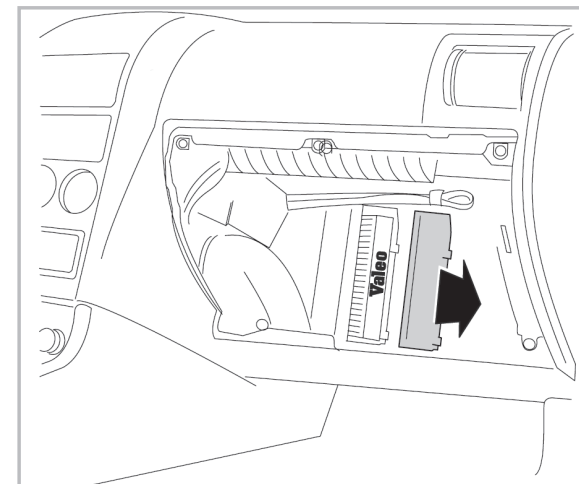

COMFORT

particle filter

715516

FH241

PA

WANT TO KNOW MORE?

www.valeo-techassist.com

FOR
HYUNDAI

ACCENT A/C+ (10/99 > 06/06) / GRANDEUR A/C+ (11/05 >)

Valeo Service - Société par Actions simplifiée - Capital de 12 900 000€ - 70, rue Playel, 93285 Saint-Denis Cedex - France - B 306 486 408 RCS Bobigny