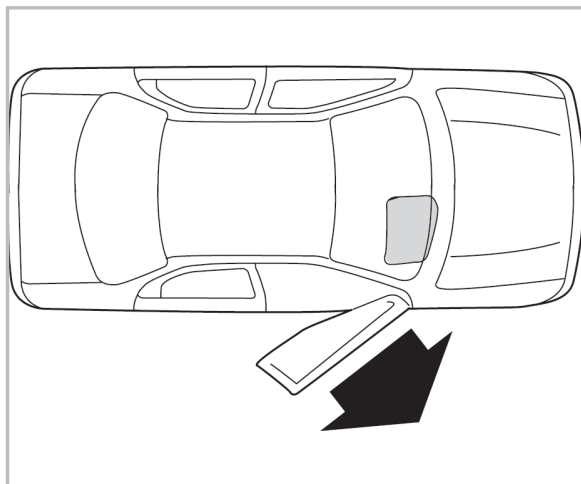

COMFORT

particle filter

715516

FH241

PA

WANT TO KNOW MORE?

www.valeo-techassist.com

FOR
HYUNDAI

ACCENT A/C+ (10/99 > 06/06) / GRANDEUR A/C+ (11/05 >)

Valeo Service - Société par Actions simplifiée - Capital de 12 900 000€ - 70, rue Playel, 93285 Saint-Denis Cedex - France - B 306 486 408 RCS Bobigny