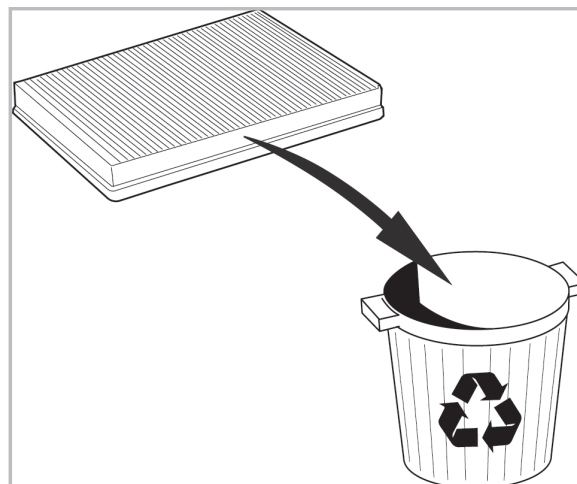

COMFORT

particle filter

715516

FH241

PA

WANT TO KNOW MORE?

www.valeo-techassist.com

FOR
HYUNDAI

ACCENT A/C+ (10/99 > 06/06) / GRANDEUR A/C+ (11/05 >)

Valeo Service - Société par Actions simplifiée - Capital de 12 900 000€ - 70, rue Playel, 93285 Saint-Denis Cedex - France - B 306 486 408 RCS Bobigny