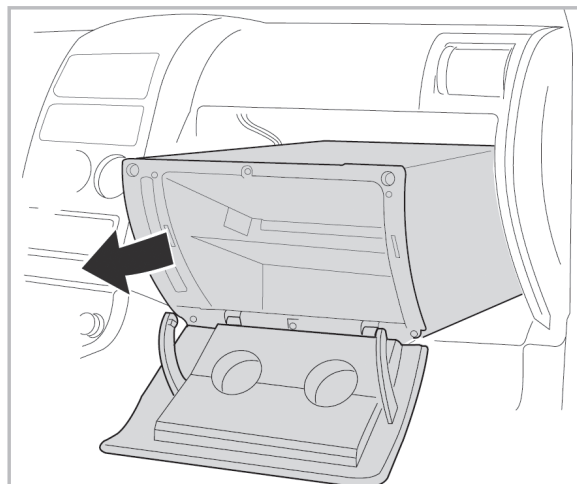

COMFORT

particle filter

715516

FH241

PA

WANT TO KNOW MORE?

www.valeo-techassist.com

FOR
HYUNDAI

ACCENT A/C+ (10/99 > 06/06) / GRANDEUR A/C+ (11/05 >)

Valeo Service - Société par Actions simplifiée - Capital de 12 900 000€ - 70, rue Playel, 93285 Saint-Denis Cedex - France - B 306 486 408 RCS Bobigny