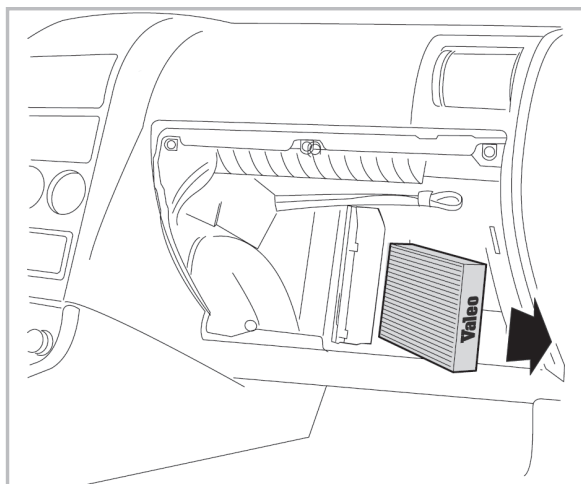

COMFORT

particle filter

715516

FH241

PA

WANT TO KNOW MORE?

www.valeo-techassist.com

FOR
HYUNDAI

ACCENT A/C+ (10/99 > 06/06) / GRANDEUR A/C+ (11/05 >)

Valeo Service - Société par Actions simplifiée - Capital de 12 900 000€ - 70, rue Playel, 93285 Saint-Denis Cedex - France - B 306 486 408 RCS Bobigny